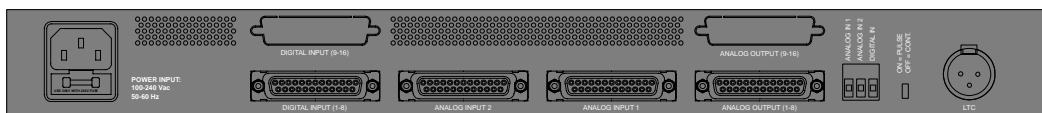

Physical deliveries

CineStore Audi (single box 1U)

- ✚ Input sources switcher (2 analogue + 1 digital)
- ✚ D/A converter
- ✚ Analogue input/output galvanic insulation

Miscellaneous

- ✚ Power supply cable